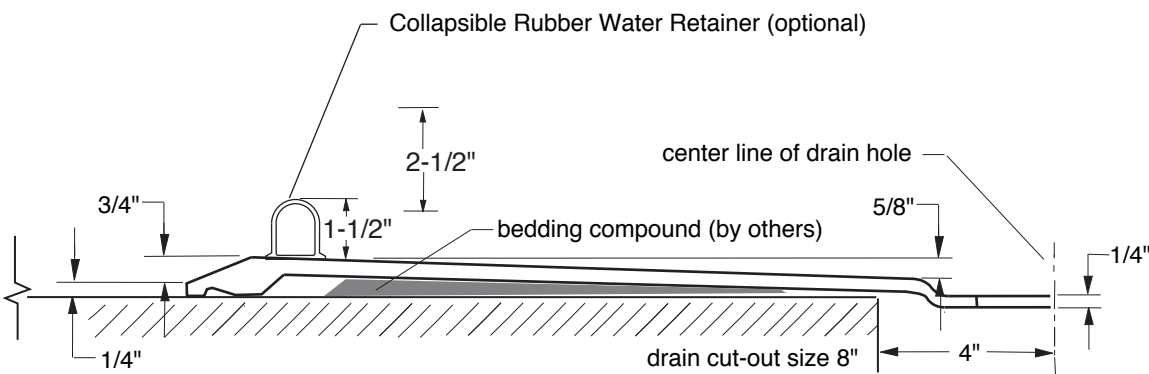

BARRIER FREE

APIP7248B1B

FEATURES

- Barrier free fiberglass shower pan without curb for accessibility
- Luxurious Gelcoat finish in numerous colors
- 14 Granite colors available

PLAN

ELEVATION

SECTION A-A

<p>1-877-947-7769 www.AccessibilityPro.com</p>	TITLE: Specifications Shower pan, Barrier free	SCALE: 1/2"=1'0"
	MODEL: APIP7248B1B	SHT. 1