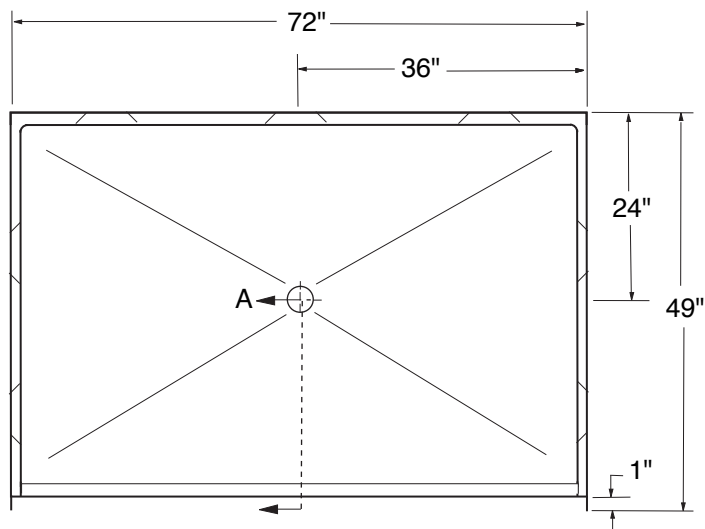

BARRIER FREE

APIP7248B1B

FEATURES

- Barrier free fiberglass shower pan without curb for accessibility
- Luxurious Gelcoat finish in numerous colors
- 14 Granite colors available

PLAN

ELEVATION

SECTION A-A

<p>1-877-947-7769 www.AccessibilityPro.com</p>	TITLE: Specifications Shower pan, Barrier free	SCALE: 1/2"=1'0"
	MODEL: APIP7248B1B	SHT. 1